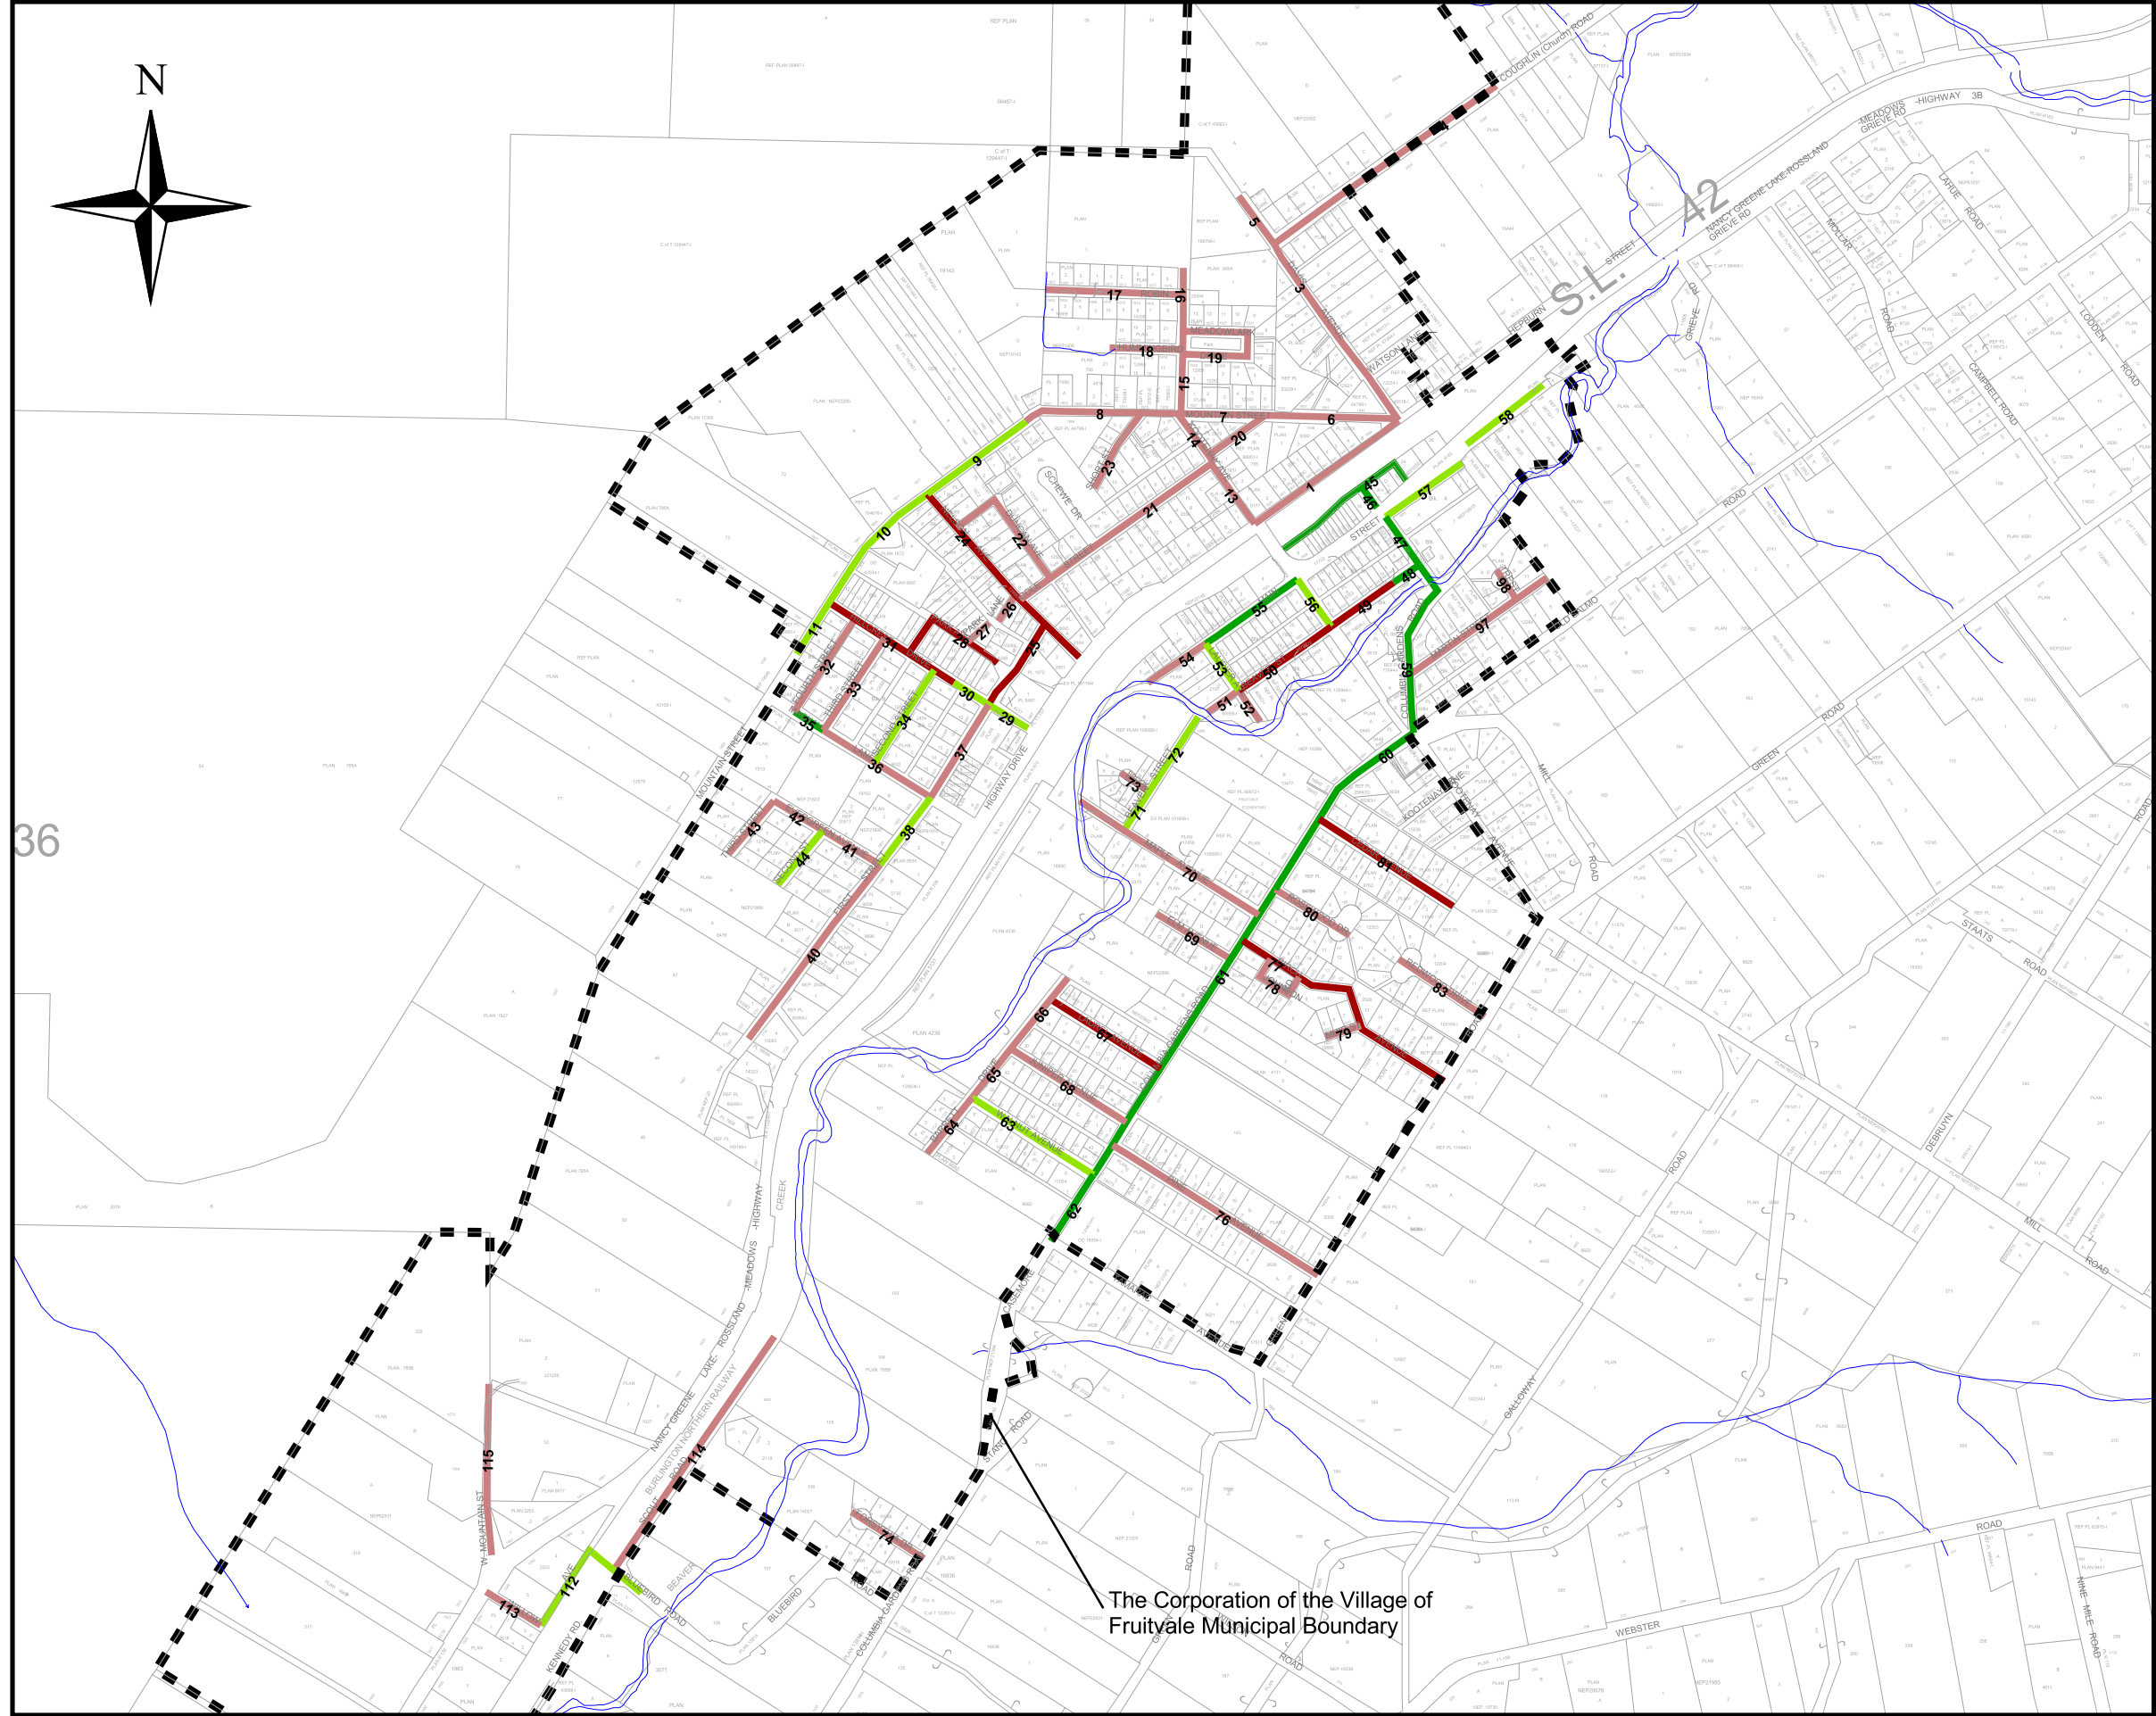

36

The Corporation of the Village of
Fruitvale Municipal Boundary

Legend

- Fruitvale Roads Inventory
 - Good Condition
 - Acceptable Condition
 - Poor Condition
 - Very Poor Condition
- RDKB Roads Inventory
- Municipal Boundary

Scale = 1 : 10,000 Mar 31,2000

Figure 2
PCR Value for Each
Road Section Inventory Number